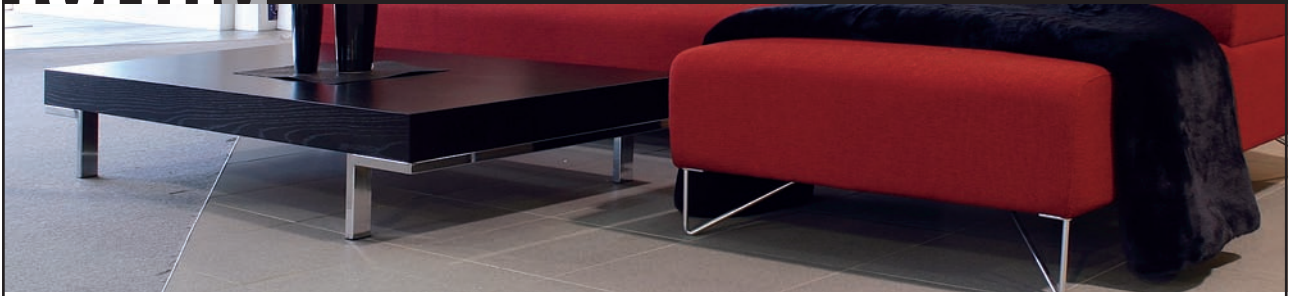

## Nord Coffee Table

Hard Furnishings

[www.forma.co.nz](http://www.forma.co.nz)

Design	Meterage	Leather m2	Length	Depth	Height	no. of seat cushions	no. of back cushions	no. of scatter cushions	no. of headrolls
Coffee			1200	880	300				
Coffee			1600	880	300				